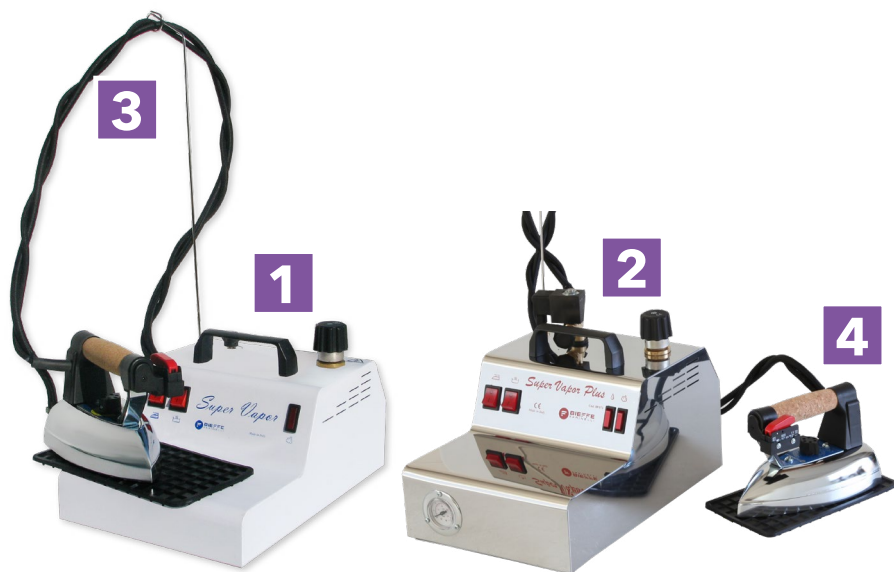

IRONING LINE

COD. BF023/BF072

SUPER VAPOR

Steam generator for ironing

- 1 HANDLE
- 2 SAFETY VALVE
- 3 CORD HOLDING ROD
- 4 PROFESSIONAL IRON

SUPER VAPOR AVAILABLE IN 5 COLOURS

SUPER VAPOR PLUS AVAILABLE IN 2 COLOURS

TECHNICAL DATA

	BF023	BF072/BF073
POWER	220V-240V 50-60Hz	220V-240V 50-60Hz
BOILER CAPACITY	2 lt	2,4 lt
BOILER POWER	900W	900W
STEAM PRESSURE	3 Bar	3 Bar
BOILER REFILL	MANUAL	MANUAL
IRON POWER	850W	850W
DIMENSIONS	24,5x36,5x18,5h cm	24,5x36,5x22 cm
WEIGHT	6 kg	6,5 kg

AVAILABLE VERSIONS

BF023BE "SUPER VAPOR"	900W 220V-240V, 2 lt boiler, Bieffe iron 1,5 KG. Colours available WHITE, IVORY, BLUE, YELLOW, RED.
BF072BE "SUPER VAPOR PLUS"	900W 220V-240V, 2,4 lt boiler, Bieffe iron 1,5 KG. Colour WHITE.
BF073BE "SUPER VAPOR PLUS"	900W 220V-240V, 2,4 lt boiler, Bieffe iron 1,5 KG. Colour INOX.

ARMURED TEFLON SHOE
1,5 kg **AR8P**
1,7 kg **AR8C**

K2
Safedrop bottle

AR29
Iron cleanser paste

IRONING BOARDS
Vacuum, heated,
blowing

EFFICIENCY, SAFETY and NOTES

- ✓ RELIABILITY AND SAFETY are guaranteed by a COPPER BOILER. Copper is an explosion-proof and antiscaling material. The HEATERS are placed externally, so they NEVER come into contact with water.
- ✓ 1 KW power creates a steam flow equal to 1,2 kg/h (20 g/min). The efficiency of steam is proportional to its flow, not to its pressure. There is no point in having high pressure and a low flow.
- ✓ The whole production is based in Italy, in our plant in Pesaro.