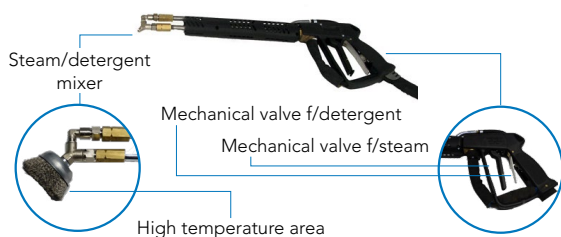

RIP0611

Steam injection silicon cap for barrels

MORE STEAM/DETERGENT MECHANICAL LANCES

RIP0401

Steam/det. gun 20cm hose 7mt

RIP0402

Steam/det. gun 50cm hose 7mt

RIP0403

Machanical gun for RIP0406 steam/vac 130cm long - 7mt hose

RIP2313

Nebulizing lance 5mt

Steam hoses avail. on request up to 30mt. 1 mt: cod. RIP0408
Steam/detergent hoses avail. on request up to 30mt. 1 mt: cod. RIP0405

MECHANICAL LANCE TECHNOLOGY

	KIT 1	KIT 2	KIT 3	KIT 4
RIP0406 Steam gun 8 mt hose (hose avail. up to 30mt)	✓	✓	✓	✓
KIT602BU n.4 CVPOR + n.6 MGOR + n.1 Cap RIP2320 + n.3 Red gaskets AR3M	✓	✓	✓	✓
RIP0421 Steam gun hose extension 8mt w/connector		✓		
RIP2324 Fitting 3/4m 3/8f gasket f/extension		✓		
RIP2313 Detergent lance nozzle/fan/tube		✓		
RIP0403 Mechanical gun for RIP0406 steam/det. 130cm hose 7mt			✓	
RIP1433 Detergent for chewing-gum 1 Kg			✓	
RIP5172 Small brush ø60mm brass bristles 1/8f			✓	✓
RIP5173 Small brush ø60mm stainless steel bristles 0,15 1/8f			✓	✓
RIP0402 Steam/det. gun 50cm hose 7mt				✓