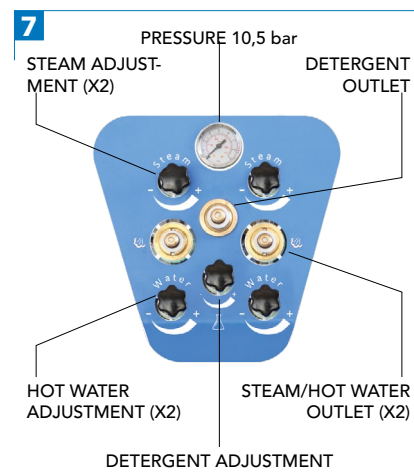

CLEANING LINE

COD. BF601

BF4000 VAPOR

High-pressure steam cleaner for cleaning

- 1** BOILER DRAINING TAP
To easily clean the boiler
- 2** WATER INLET FOR WATER NETWORK
- 3** ANTI-LIMESCALE TANK
- 4** DETERGENT TANK
- 5** WATER TANK
- 6** DIESEL TANK
- 7** ADJUSTMENT PANEL

TECHNICAL DATA

POWER	Standard	220V/240V 50Hz
	By request	220V/240V 60Hz 110V/120V 60Hz
	Option	12V w/inverter
12V BATTERY CONNECTION	yes w/inverter cod. COE4032	
POWER CONSUMPTION	350W 220V	
BOILER POWER SUPPLY	Diesel	
BOILER CAPACITY	16 lt	
BURNER NOISE LEVEL	37dB	
STEAM PRESSURE	10,5 bar	
BOILER STEAM TEMPERATURE	180°C	
STEAM PRODUCTION	700 g/min	
STEAM OUTLET	10 bar	
CONSUMPTION AT FULL CAPACITY	2,5 lt/h	
FOR AT-HOME AND STATIONARY USE	✓	
ADJUSTABLE STEAM HUMIDITY	✓	
ADJUSTABLE STEAM/HOT WATER/DETERGENT JETS	✓	
HOT WATER/DETERGENT INJECTION	✓	
TWO STEAM OUTLETS (for more operators at the same time)	2 steam guns	
STEAM HOSE LENGTH	up to 30 mt	
DIESEL TANK	45 lt	
WATER TANK	WATER SUPPLY/10 lt TANK	
DETERGENT TANK	3 lt	
ANTISCALE TANK	1 lt	
WEIGHT and DIMENSIONS	110 kg 110x70x90h cm	

MAIN FUNCTIONS

- DRY/HUMID STEAM ADJUSTMENT
- 2 STEAM OUTLETS F/GUN - EXTERIORS
- AVERAGE WATER CONSUMPTION FOR CARWASH 3/5 lt
- DETERGENT OUTLET FOR NEBULIZING LANCE
- STEAM/HOT WATER FUNCTION
- STANDARD WET VAC/CLEANER FUNCTION
- SUITABLE FOR AT-HOME CAR-WASH SERVICES (WITH 12V INVERTER)