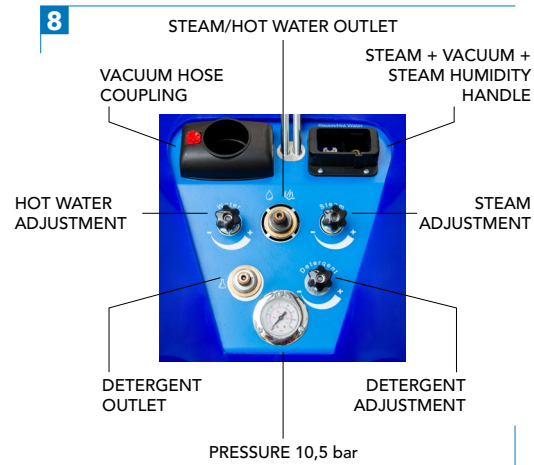

CLEANING LINE

COD. BF602

BF4000 VACUUM

High-pressure steam cleaner for cleaning with vacuum

- 1** BOILER DRAINING TAP
To easily clean the boiler
- 2** WATER INLET FOR WATER NETWORK
- 3** ANTI-LIMESCALE TANK
- 4** STAINLESS STEEL DRUM for liquid/solid collection, with tap for easy drain/cleaning operations
- 5** DETERGENT TANK
- 6** WATER TANK
- 7** DIESEL TANK
- 8** GUN COUPLINGS+ ADJUSTMENT PANEL

MAIN FUNCTIONS

- DRY/HUMID STEAM ADJUSTMENT
- 1 STEAM OUTLET F/GUN - EXTERIORS
- 1 STEAM OUTLET F/NOZZLE - INTERIORS
- AVERAGE WATER CONSUMPTION FOR CARWASH 3/5 lt
- DETERGENT OUTLET FOR NEBULIZING LANCE
- STEAM/HOT WATER FUNCTION
- STANDARD WET VAC/CLEANER FUNCTION
- SUITABLE FOR AT-HOME CAR-WASH SERVICES (WITH 12V INVERTER)