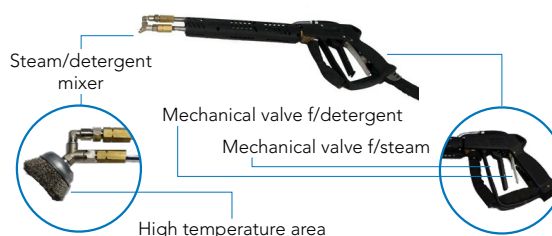

RIP2324
Fitting 3/4m 3/8f gasket f/extension

CVK71
Steam & vac brush w/brass bristles 150mm for kitchen

CVG4
Rectangular brush with brass bristles to remove animal hair from car mats

RIP6002
14W led light for interior cleaning

COE4032
Inverter 1500W 12V/220V for battery use

RIP1491
Anti-limescale 1 lt to be diluted 1:5

DETERGENT LINE
Wide range of detergents for specific use

MORE STEAM/DETERGENT MECHANICAL LANCES

| | | | |
|--|--|--|--|
| RIP0401 Steam/det. gun 20cm hose 7mt | RIP0402 Steam/det. gun 50cm hose 7mt | RIP0403 Mechanical gun for RIP0406 steam/vac 130cm long - 7mt hose | RIP2313 Nebulizing lance 5mt |
|--|--|--|--|

MECHANICAL LANCE TECHNOLOGY

Steam hoses avail. on request up to 30mt. 1 mt: cod. RIP0408
Steam/detergent hoses avail. on request up to 30mt. 1 mt: cod. RIP0405